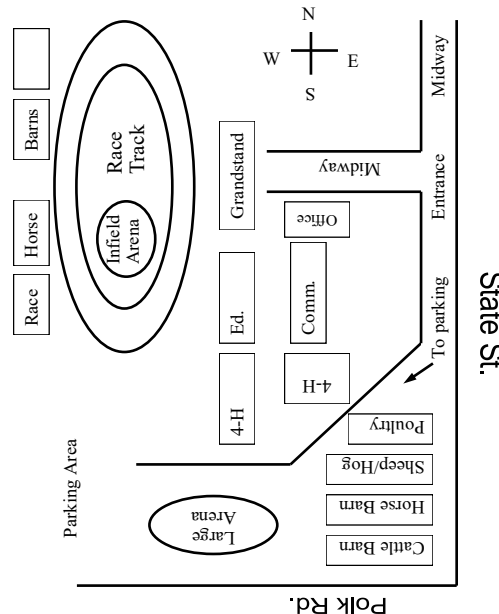

Rabbit/Poultry Barn

Starting with small animals working to larger animals in large arena

10:00 a.m.—Horse Games

Infield Arena

10 a.m. - Garden Tractor Pull

Sponsored by: Western Michigan Old Engine Club

(free grandstand admission)

Transfer sled only, Stock Tractors only

7 classes ranging from 750# to 1150#

1:00 p.m. – Ag Olympics

Large Arena

All kids 19 years and under are invited to participate.

Games, fun and prizes.

FAIR OFFICERS

1. Paul Erickson ~ President/Manager
   Carl Wiegand – Vice-President
   Stacia Erickson ~ Secretary
   Cheryl Rabe ~ Treasurer

SATURDAY, AUGUST 27th (cont.)

3:00 p.m. & 7:00 p.m. —Bump N Run Off Road Derby followed by Demolition Derby

Small Mod fwd, Small Stock fwd, Small Stock Youth fwd, Small Stock Powder Puff, Powerwheels
$40 entry car & driver ~$20 pit passes all ages

*Big car motor swap, Big bonestock 1/2 ton trucks
Small Car Gut n Go fwd, Mini van Gut n Go fwd,
Small trucks & SUVs*

$40 entry car & driver ~$20 pit passes all ages

Hosted by: T-N-T Demolition Derby
tntdemoderby.com

Grandstand Admission:

Adults ~ $20.00 (covers both events)

Children 12 & under ~ $10.00 (covers both events)

Tickets sales—2:00 p.m.

5:00 p.m. – 4-H Small Market & Junior Market Auctions - Large Arena

***

~ DAILY ~

*Free transportation to and from parking area.
Hundreds of exhibits, trophies & ribbons on display
in buildings*

*Commercial building open from
12:00 noon – 10:00 p.m.*

**151st
Annual Fair
1871-2022**

HART, MICHIGAN

August 17th– August 20th Carnival

**&
August 23rd—August 27th Fair**

Gate Admission: $5.00 per person
Children under 5 free

FREE PARKING

Handicap parking must have Dept. of Motor Vehicle plate or placard (window display)

FAIR HOURS 9 a.m. – 11 p.m.

**MIDWAY AND RIDES BY
ELLIOTT'S AMUSEMENTS**

www.elliottsamusements.com