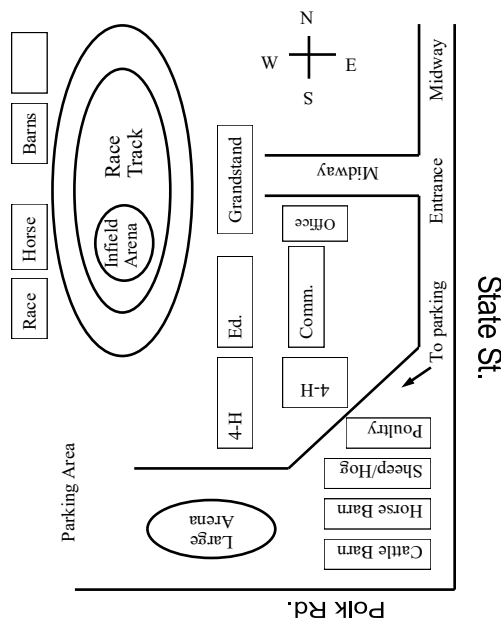

Rabbit/Poultry Barn

Starting with small animals working to larger animals in large arena

10:00 a.m.—Horse Games

Infield Arena

10 a.m. - Garden Tractor Pull

Sponsored by: Western Michigan Old Engine Club

(free grandstand admission)

Transfer sled only, Stock Tractors only

7 classes ranging from 750# to 1150#

1:00 p.m. – Ag Olympics

Large Arena

All kids 19 years and under are invited to participate.

Games, fun and prizes.

FAIR OFFICERS

Paul Erickson ~ President/Manager
Carl Wiegand – Vice-President
Cheryl Rabe ~ Secretary
Doug Fris ~ Treasurer

SATURDAY, AUGUST 28TH (cont.)

3:00 p.m. & 7:00 p.m. —Bump N Run Off Road Derby followed by Demolition Derby

Small Mod fwd, Small Stock fwd, Small Stock Youth fwd, Small Stock Powder Puff, Powerwheels
$40 entry car & driver ~$20 pit passes all ages

Big car motor swap, Big bonestock 1/2 ton trucks
Small Car Gut n Go fwd, Mini van Gut n Go fwd,
Small trucks & SUVs

$40 entry car & driver ~$20 pit passes all ages

Hosted by: T-N-T Demolition Derby
tntdemoderby.com

Grandstand Admission:

Adults ~ $20.00 (covers both events)

Children 12 & under ~ $10.00 (covers both events)

Tickets sales—2:00 p.m.

5:00 p.m. – 4-H Small Market & Junior Market Auctions - Large Arena

***

~ DAILY ~

Free transportation to and from parking area.
Hundreds of exhibits, trophies & ribbons on display in buildings

Commercial building open from
12:00 noon – 10:00 p.m.