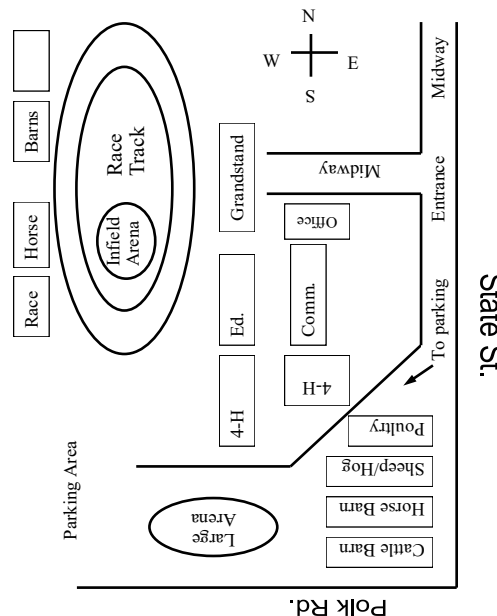

SATURDAY, AUGUST 25TH

FINAL DAY OF FAIR

MIDWAY OPENS AT 1:00 P.M.

Special ~ $10.00 armband will let you ride from 2:00 p.m. to 6:00 p.m. An additional $15.00 armband will let you ride from 6:00 p.m. to closing.

* Individual Ride Tickets will be available

10:00 a.m. –Grand Slam Showmanship

Rabbit/Poultry Barn

Starting with small animals working to larger animals in large arena

10:00 a.m.—Horse Games

Infield Arena

Noon - Garden Tractor Pull

Sponsored by: Old Engine Club

(grandstands– free admission)

Dead Weight only, Stock Tractors only

7 classes ranging from 550# to 1150#

1:00 p.m. – Ag Olympics

Large Arena

All kids 19 years and under are invited to participate.

Games, fun and prizes.

5:00 p.m. – 4-H Small Market & Junior

Market Auctions

Large Arena

**8:00 p.m. – Pick-up Truck Demo-Derby,
Compact Front Wheel Drive Car Demo-
Derby & Special Auto Cross**

*Demo cars & pick-up truck heats must have a minimum of 4 entries and will not exceed 10 entries per heat.

Grandstand Admission:

Adults ~ $10.00

Children 12 & under ~ $5.00

Ticket Sales ~ 5:30 p.m.

www.unique-motor-sports.com

FAIR OFFICERS

Paul Erickson ~ President/Manager

Carl Wiegand – Vice-President

Cheryl Rabe ~ Secretary

Doug Fris ~ Treasurer

~ DAILY ~

Free transportation to and from parking area.

Hundreds of exhibits on display in buildings

Commercial building open from

12:00 noon – 10:00 p.m.

Hundreds of trophies & ribbons awarded during the fair.

Watch newspaper for other announcements & attractions.

**NO EXHIBITS RELEASED BEFORE
SUNDAY, AUGUST 26TH.**

NO FREE PASSES ~ EVERYONE PAYS

NO SHIRT, NO SHOES, NO ENTRY

**147th Annual
Oceana County**

FAIR DAYS

HART, MICHIGAN

2018 PROGRAM

August 21st– August 25th

Gate Admission: Adults – $3.00
Children 5-12 – $1.00 ~ Under 5 free

FREE PARKING