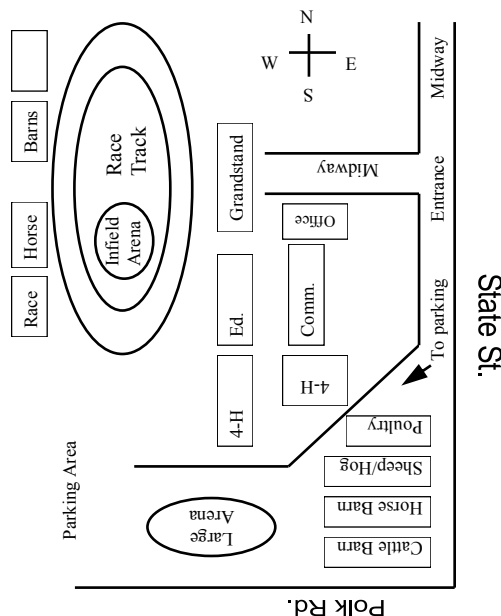

NO SHIRT, NO SHOES, NO ENTRY

**146th Annual
Oceana County**

FAIR DAYS

HART, MICHIGAN

2017 PROGRAM

August 22rd– August 26th

Gate Admission: Adults – \$3.00
Children 5-12 – \$1.00 ~ Under 5 free

FREE PARKING