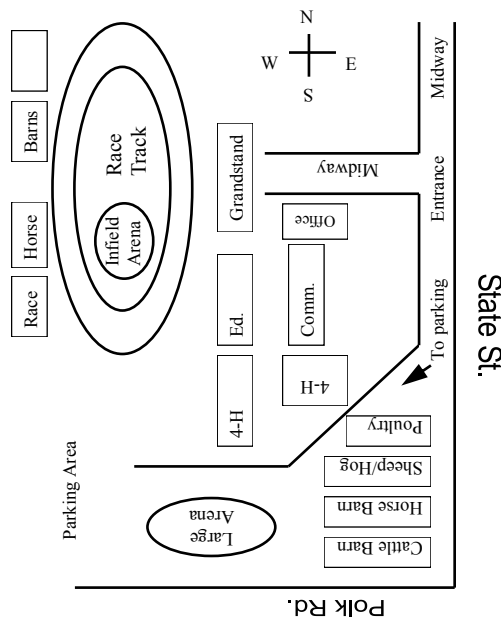

Starting with small animals working to larger animals in large arena

10:00 a.m.—Horse Games

Infield Arena

Noon - Garden Tractor Pull

(grandstands– free admission)

Dead Weight only, Stock Tractors only

7 classes ranging from 550# to 1150#

1:00 p.m. – Ag Olympics

Large Arena

All kids 19 years and under are invited to participate.

Games, fun and prizes.

5:00 p.m. – 4-H Small Market & Junior

Market Auctions

Large Arena

7:00 p.m.– 7:45 p.m. Ruthie & Friends (music)

**8:00 p.m. – Pick-up Truck Demo-Derby,
Compact Front Wheel Drive Car Demo-
Derby & Special Auto Cross**

*Demo cars & pick-up truck heats must have a minimum of 4 entries and will not exceed 10 entries per heat.

Grandstand Admission:

Adults ~ $10.00

Children 12 & under ~ $5.00

Ticket Sales ~ 6:00 p.m.

Prize Money:

Auto Cross Event $2,400.00

Car Demo Event $1,000.00

Pickup Truck Demo Event $1,000.00

FAIR OFFICERS

Clancy Aerts ~ President

Carl Wiegand – Vice-President

Garth Larson ~ Secretary

Doug Fris ~ Treasurer

Jerry Spencer– Assistant Treasurer

~ DAILY ~

Free transportation to and from parking area.

Hundreds of exhibits on display in buildings

Commercial building open from

12:00 noon – 10:00 p.m.

Hundreds of trophies & ribbons awarded during the fair.

Watch newspaper for other announcements & attractions.

**NO EXHIBITS RELEASED BEFORE
SUNDAY, AUGUST 28TH.**

NO FREE PASSES ~ EVERYONE PAYS

NO SHIRT, NO SHOES, NO ENTRY