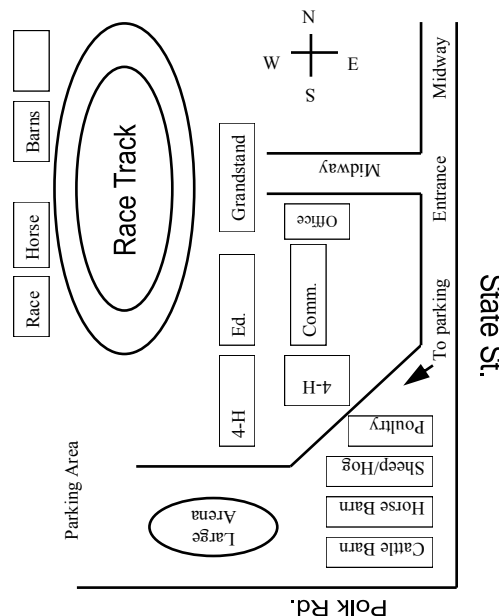

NO SHIRT, NO SHOES, NO ENTRY

**140th Annual
Oceana County**

FAIR DAYS

HART, MICHIGAN

2011 PROGRAM

August 23rd – August 27th

Gate Admission: Adults – \$3.00
Children 5-12 – \$1.00 ~ Under 5 free

FREE PARKING

Handicap parking must have stickers
FAIR HOURS 9 a.m. – 11 p.m.

**MIDWAY AND RIDES BY
ELLIOTT’S AMUSEMENTS**

Unauthorized animals and/or pets not allowed on the fairgrounds at anytime except in designated areas only, with Fair Board permission, with the exception of Leader dogs.